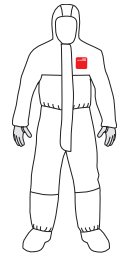

AlphaTec® 2500 STANDARD
(ex. MICROGARD®)

MODELS 111 & 122

Model 111

Model 122

DESCRIPTION

- 3-piece hood
- Elasticated hood, wrist, waist and ankles
- Finger loops
- Red single zip with resealable storm flap