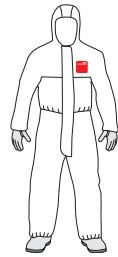

AlphaTec® 2500 STANDARD
(ex. MICROGARD®)

MODELS 111 & 122

Model 111

Model 122

DESCRIPTION

- 3-piece hood
- Elasticated hood, wrist, waist and ankles
- Finger loops
- Red single zip with resealable storm flap